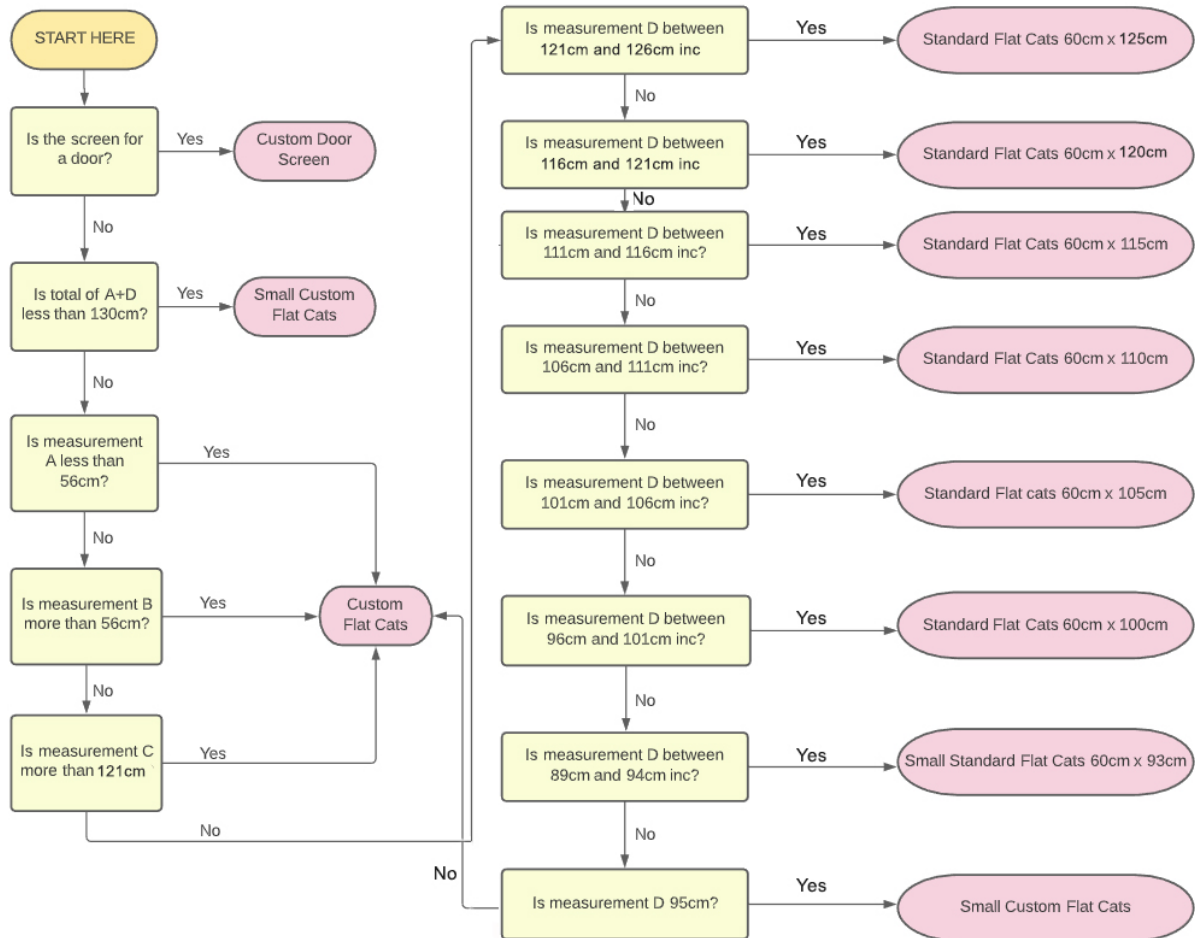

Page 2 of 2

You should now be able to determine if you need one of our Standard Flat Cats or a screen from our Custom Made range.

All these can be purchased from our websites at <https://www.flat-cats.com> or <https://www.flatcats.co.uk> – Please do not hesitate to contact us on (01526) 833660 if you would like to discuss your sizes or need any reassurance, we are always happy to help.

Remember that all Flat Cats, whether Standard or Custom Made come with a full 30 day money back guarantee so please order with complete confidence.

If you have any questions at all please call Dominic or Rachel on 01526 833660 and we will be happy to help you.

Flat Cats. 37 Pinfold Lane, Ruskington, Sleaford, Lincolnshire NG34 9EU Tel. Tel 01526 833660

This site is ©2021 Flat Cats (UK) No reproduction without permission. Flat Cats is a trading name of Dominic Parker Limited whose registered offices are at 37 Pinfold Lane, Ruskington, Sleaford, Lincolnshire NG34 9EU. Company number 09208976 VAT reg number 195571275. Flat Cats™ Trade Mark number UK00003360598