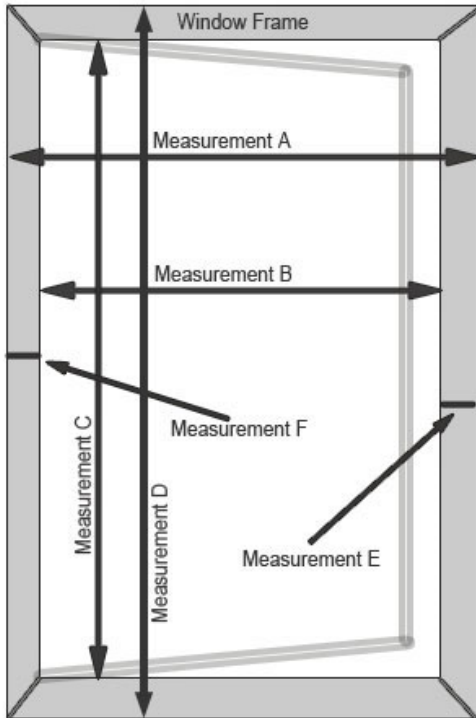

## Sizing your windows for Flat Cats

Using the image shown as a guide please take the following dimensions (in cm)

Measurement A =        cm

Measurement B =        cm

Measurement C =        cm

Measurement D =        cm

Measurement E =        cm

Measurement F =        cm

Please note that measurements E&F are the widths of the flat static frames around the window. If either measurement is less than 2cm please call us on 01526 833660 before ordering.